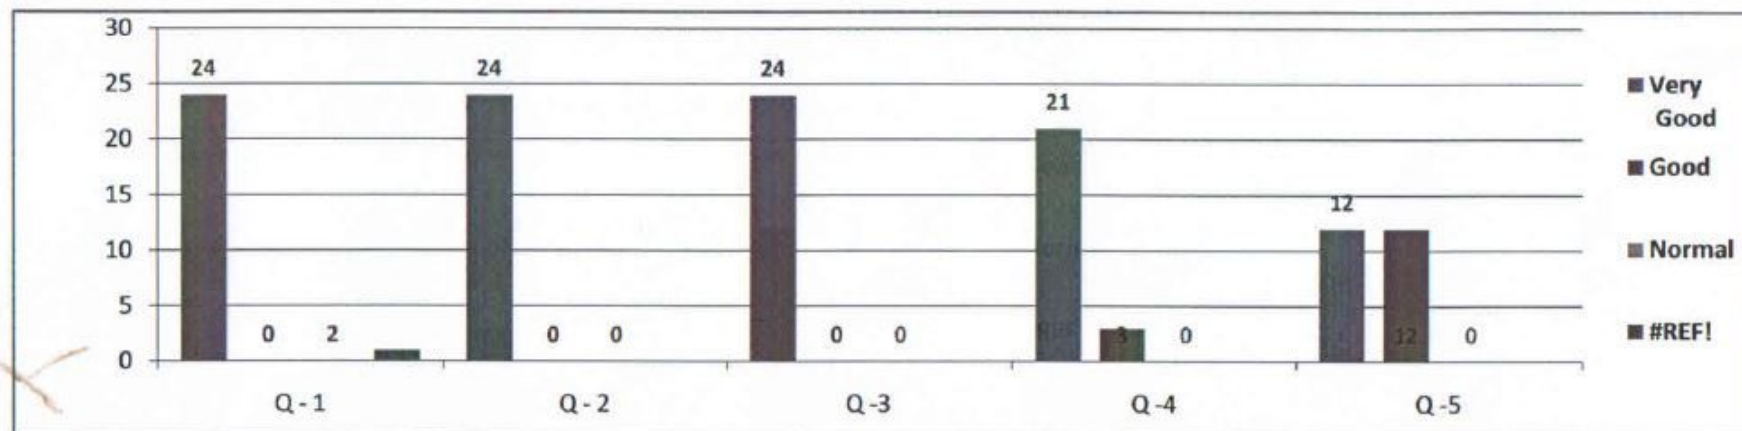

**RAMCHANDI COLLEGE SARAIPALI**  
**DIST-MAHASAMUND (C.G.)**  
**ACADEMIC YEAR-2021-22**

**FEEDBACK ANALYSIS :-**

**1- FEEDBACK FROM ALUMNI**

Perticular	Question No.	Very Good	Good	Normal
How is the academic environment?	Q - 1	24	0	0
How is the behavior of the college staff?	Q - 2	24	0	0
Has your curriculum been job oriented?	Q - 3	24	0	0
What kind of problems are there in the college, then give information?	Q - 4	21	3	0
Give your suggestions for the need of improvement in the college ?	Q - 5	12	12	0
		105	15	0
<b>TOTAL (%)</b>	<b>%</b>	<b>21</b>	<b>3</b>	<b>0</b>

**IQAC ANALYSIS OF PARENT FEEDBACK ON - 21.% are Very Good , 3% student are good , 0% are normal and 0% are none .**